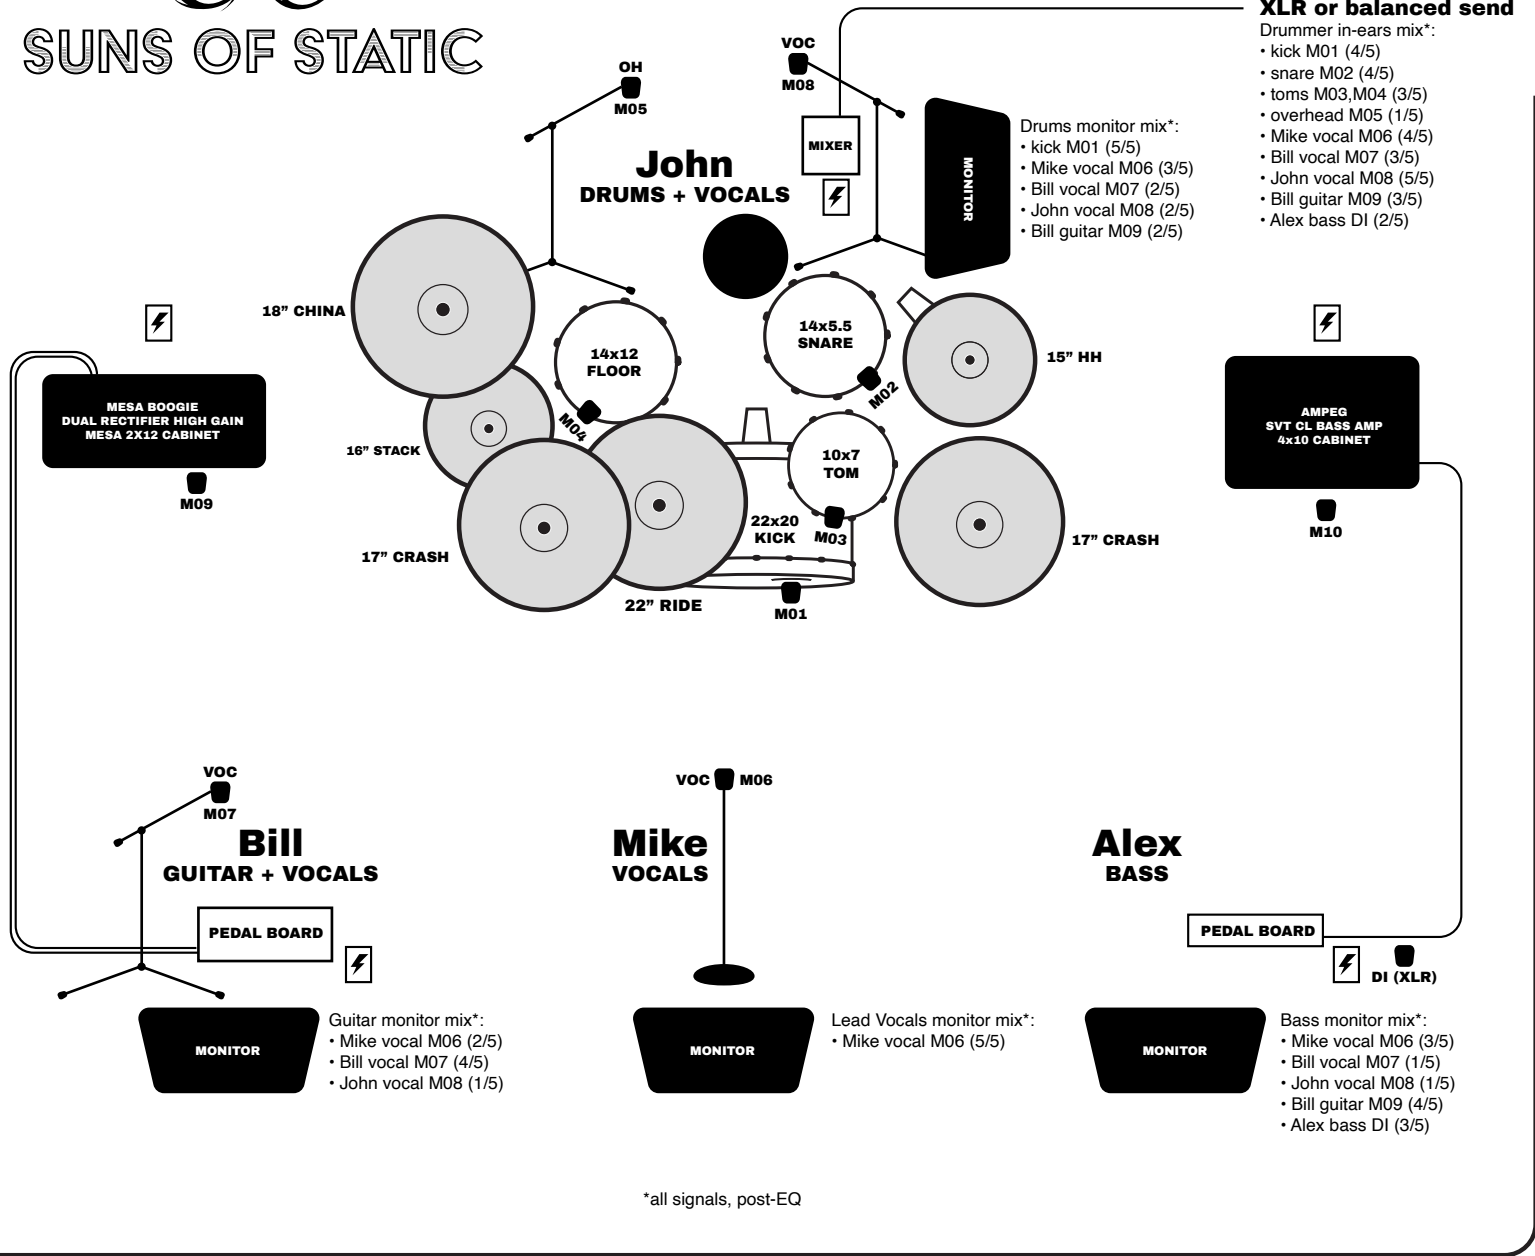

SUNS OF STATIC

M01	Kick Shure Senn e902**	small stand, placed just inside front head kick port (XLR)
M02	Snare Top Shure SM57**	on small stand, placed under HH on edge of drum (XLR)
M03	Rack Tom Senn e604**	on mic clip (XLR)
M04	Floor Tom Senn e604**	on mic clip (XLR)
M05	OH Neumann KM184**	on boom stand over, or to side of kit (XLR)
M06	Mike Vocal Shure SM58**	on straight stand with round bottom preferred (XLR)
M07	Bill Vocal Shure SM58**	on boom stand (XLR)
M08	John Vocal Shure SM58**	on boom stand (XLR)
M09	Guitar Cab Senn e906**	on small stand, centre of one of the speakers (XLR)
M10	Bass Cab Senn e902**	on small stand, centre of one of the speakers (XLR)
DI	Bass DI	wet signal from pedal board, or back of amp (XLR)
---	---	---
---	---	---

** or equivalent

NOTES
 Suns of Static is a high-gain, high-energy 4-piece rock band.

Vocal FX:
 sweet short reverb (not overpowering), no delays.

Monitor sends: dry.

Drummer uses a small mixer to feed his in-ears.